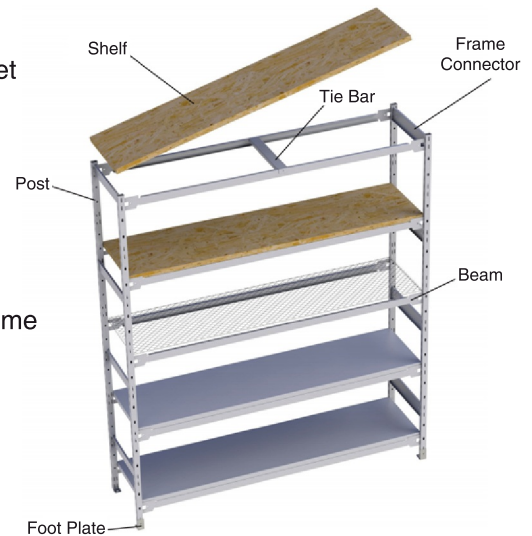

## Metalware Widespan Shelving

If you are looking for an option with storage capacity somewhere between pallet rack (heavy duty) and boltless shelving (light duty), then wide span shelving is your answer:

- Good load capacity
- Easy to install
- Ideal for high, wide or bulky loads
- Wide range of components makes it very versatile and adaptable
- Use in warehouse, manufacturing plant, distribution center, retail, office or home
- Shelf decks available in particle board, wire mesh and galvanized steel
- Available in multiple depths, widths and heights

### Widespan Shelving Sizes Ideal for Record Storage

ITEM #	# shelves	width	depth	height	Capacity (lb)	Regular Price	Promotion
RL997	3	72"	18"	60"	800	\$252	\$224.95
RL998	3	72"	32"	60"	800	\$357	\$319.95
RL999	4	72"	18"	84"	800	\$333	\$299.95
RN001	4	72"	32"	84"	800	\$462	\$414.95
RN002	3	42"	18"	60"	1340	\$182	\$164.95
RN003	3	42"	32"	60"	1340	\$270	\$242.95
RN004	4	42"	18"	84"	1340	\$241	\$214.95
RN005	4	42"	32"	84"	1340	\$346	\$309.95