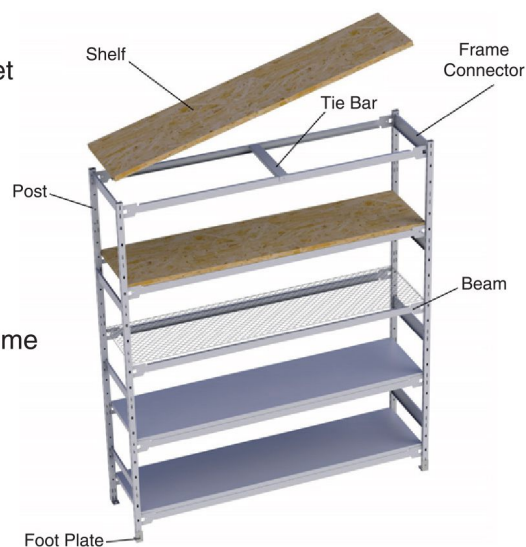

## Metalware Widespan Shelving

If you are looking for an option with storage capacity somewhere between pallet rack (heavy duty) and boltless shelving (light duty), then wide span shelving is your answer:

- Good load capacity
- Easy to install
- Ideal for high, wide or bulky loads
- Wide range of components makes it very versatile and adaptable
- Use in warehouse, manufacturing plant, distribution center, retail, office or home
- Shelf decks available in particle board, wire mesh and galvanized steel
- Available in multiple depths, widths and heights

### Widespan Shelving Sizes Ideal for Record Storage

ITEM #	# shelves	width	depth	height	Capacity (lb)	Regular Price	Promotion
RL997	3	72"	18"	60"	800	\$252	\$224.95
RL998	3	72"	32"	60"	800	\$357	\$319.95
RL999	4	72"	18"	84"	800	\$333	\$299.95
RN001	4	72"	32"	84"	800	\$462	\$414.95
RN002	3	42"	18"	60"	1340	\$182	\$164.95
RN003	3	42"	32"	60"	1340	\$270	\$242.95
RN004	4	42"	18"	84"	1340	\$241	\$214.95
RN005	4	42"	32"	84"	1340	\$346	\$309.95